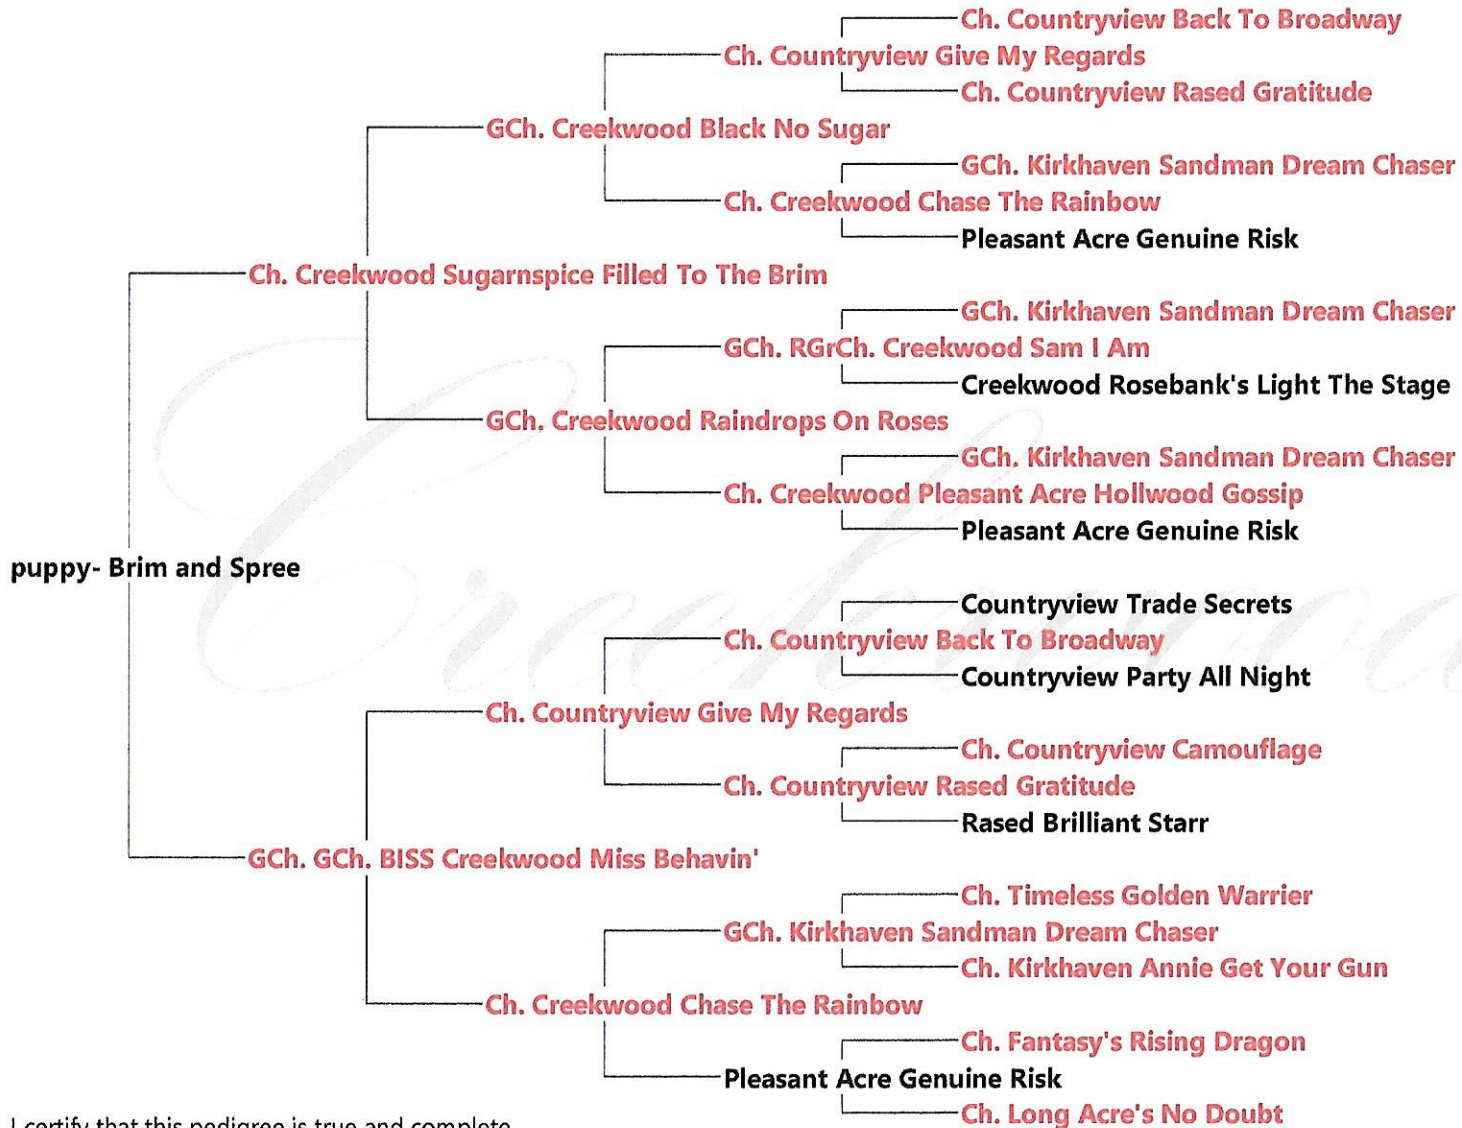

Pedigree for puppy- Brim and Spree
 Virginia R Mehr
 Virginia R Mehr & Robin Reed
 40360 Jewett Scio Road
 Jewett, OH 43986

I certify that this pedigree is true and complete to the best of my knowledge